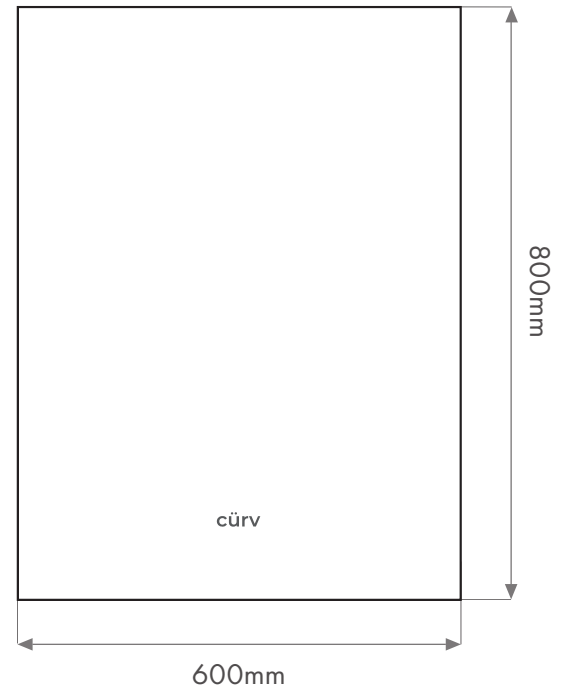

Dimensions And Connections

Size (mm)	800 x 600 x 65
Off The Wall (mm)	65 mm
Finish	Mirror
Weight (kg)	16.9 kg
Maximum Heating Area (M²) *	4 M²

Performances

Input Voltage	220 - 240V
Watts	250W
IP Rating	IP44
Cürv Smart Wireless Thermostat Included	✓
Cürv Smart App Control	✓
WiFi Connectivity	✓
Open Window Function	✓
Designed In The UK	✓
Room By Room Smart Zone Control	✓
Multiple Settings With Eco Mode	✓
Programmable 7 Day Control	✓
Built In Cost Monitoring	✓
Frost Protection / Holiday Mode	✓
Child Lock Feature (Safe Surfaces Temperature Of 43°C)	✓
CE Tested	✓
TUV, GS Tested	✓
Max Surface Temperature	90°C
Solid State Element	✓
Toughened Glass, Stalinte / Tempered Glass	✓
Horizontal Or Vertical Mounting	✓
Override Control	✓
Fixing Kit Included	✓
Warranty	15 Years

* Guide only. Please use on-line calculator to ensure the correct size heater for your property