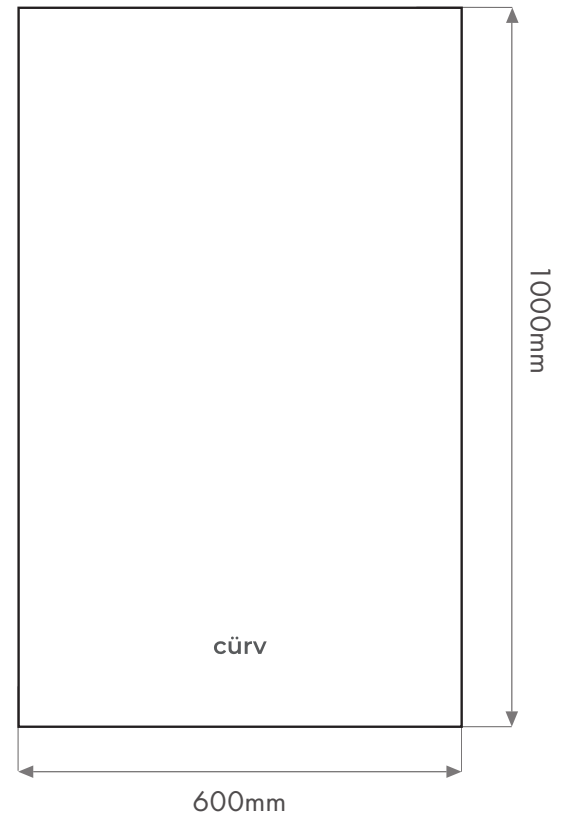

CE-M10060

Dimensions And Connections

Size (mm)	1000 x 600 x 65
Off The Wall (mm)	65 mm
Finish	Mirror
Weight (kg)	19.8 kg
Maximum Heating Area (M²) *	5 M²

Performances

Input Voltage	220 - 240V
Watts	300W
IP Rating	IP44
Cürv Smart Wireless Thermostat Included	✓
Cürv Smart App Control	✓
WiFi Connectivity	✓
Open Window Function	✓
Designed In The UK	✓
Room By Room Smart Zone Control	✓
Multiple Settings With Eco Mode	✓
Programmable 7 Day Control	✓
Built In Cost Monitoring	✓
Frost Protection / Holiday Mode	✓
Child Lock Feature (Safe Surfaces Temperature Of 43°C)	✓
CE Tested	✓
TUV, GS Tested	✓
Max Surface Temperature	90°C
Solid State Element	✓
Toughened Glass, Stalinte / Tempered Glass	✓
Horizontal Or Vertical Mounting	✓
Override Control	✓
Fixing Kit Included	✓
Warranty	15 Years

* Guide only. Please use on-line calculator to ensure the correct size heater for your property